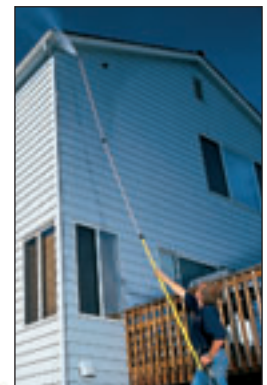

### Hotsy Accessories customize your application for top performance

Optional Hose Reel Kit, Cart, Caster Wheel Kit and stainless steel base and cover

High-pressure turbo nozzles for faster cleaning

Telescoping wands extend to 24' to reach high places without scaffolding